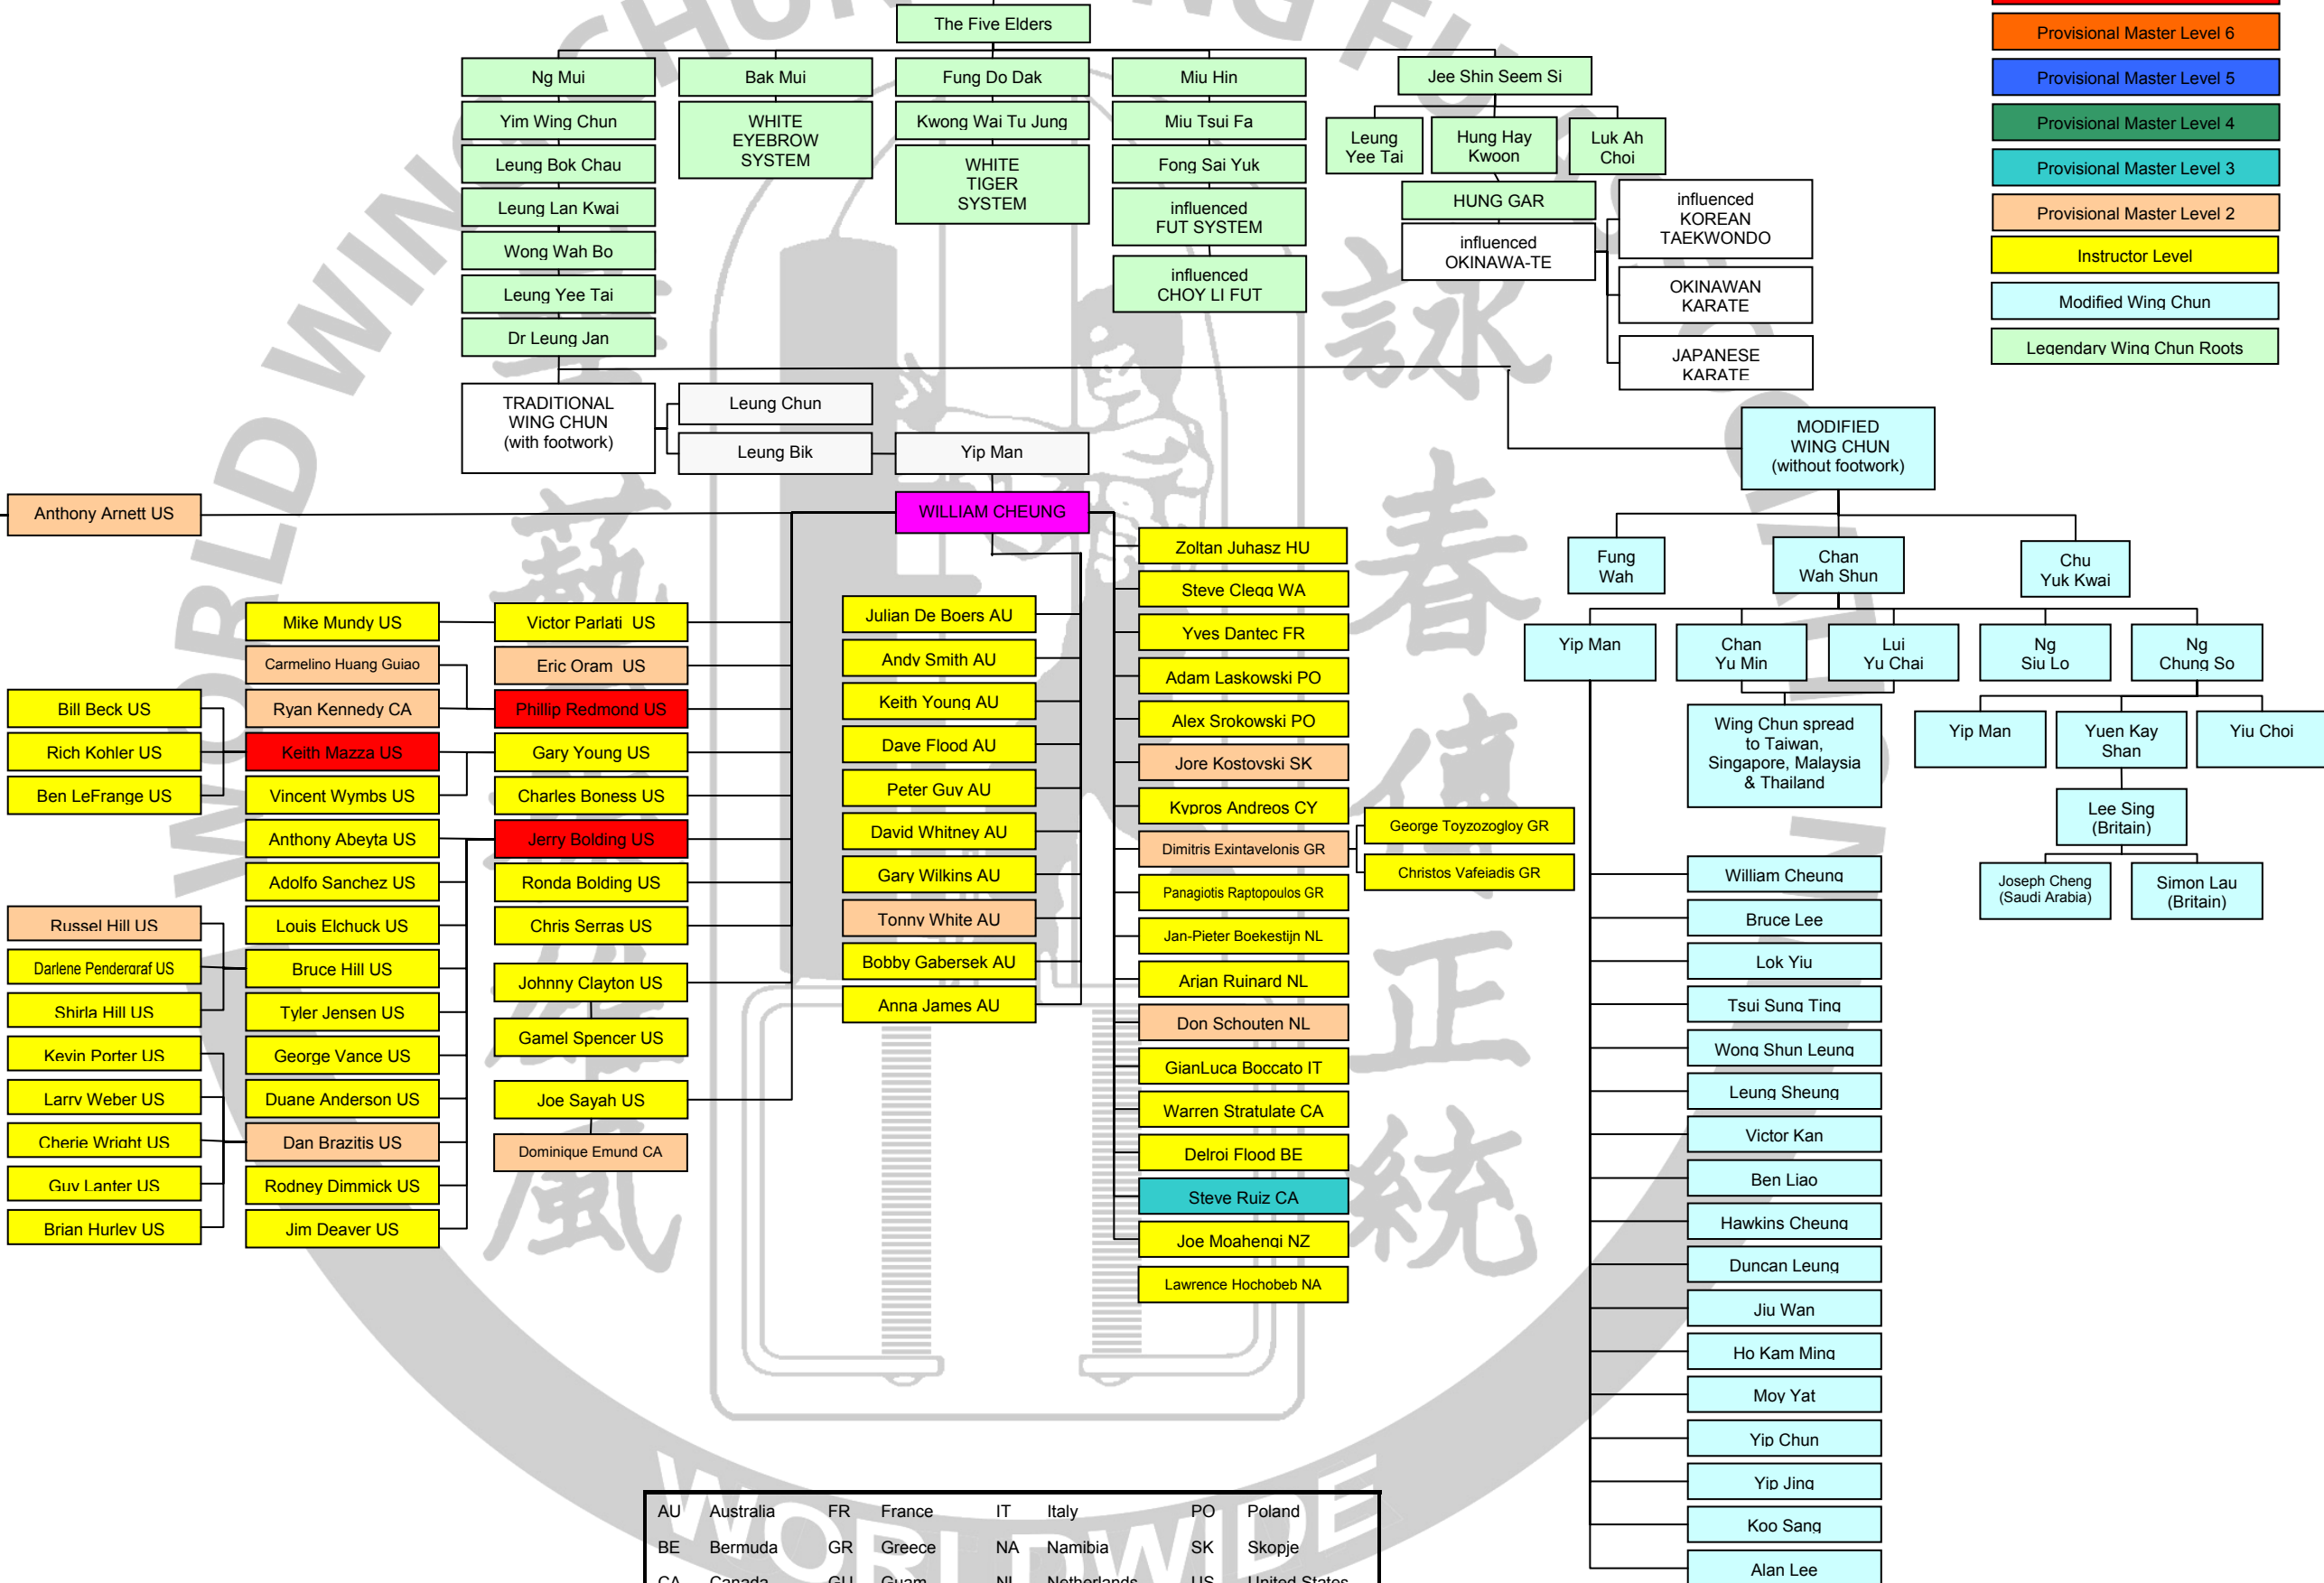

SHAOLIN TEMPLE
Wing Chun Hall, Mt Shun, Honan Province, China

- Mark Pachkowski GU
- Julian Sawver US
- Paul Nitecki US
- James Darbv US
- Shannon Moore US
- Daniel Brown US
- Wavne Wright US
- Jeff Finch US
- Rick Perdue US
- Darrell Vaughn US
- Steven Allmond US
- Louie DeBono US
- Charlie Herrera US
- Jason Bell US
- Chris Bozeman US
- Chris Sanders US
- Jessica Williams US
- Travis Tavlör US
- Ian Bullard US
- Bill Black US
- Karen Tomecko US
- Justin Tichv US
- Jesse Jones US
- Barrv Swedlow US
- Joseph Fuller US
- Tonv Worselv US
- Lenard Robinson US
- Mike Tripplett US
- Corv Bowden US
- Kennv Robinson US
- Jose Bracerro US
- Dave Bauer US
- Randv Faircloth US
- Sam Knight US

- Grandmaster
- Master Level
- Provisional Master Level 6
- Provisional Master Level 5
- Provisional Master Level 4
- Provisional Master Level 3
- Provisional Master Level 2
- Instructor Level
- Modified Wing Chun
- Legendary Wing Chun Roots

AU	Australia	FR	France	IT	Italy	PO	Poland
BE	Bermuda	GR	Greece	NA	Namibia	SK	Skopje
CA	Canada	GU	Guam	NL	Netherlands	US	United States
CY	Cyprus	HU	Hungary	NZ	New Zealand	WA	Wales